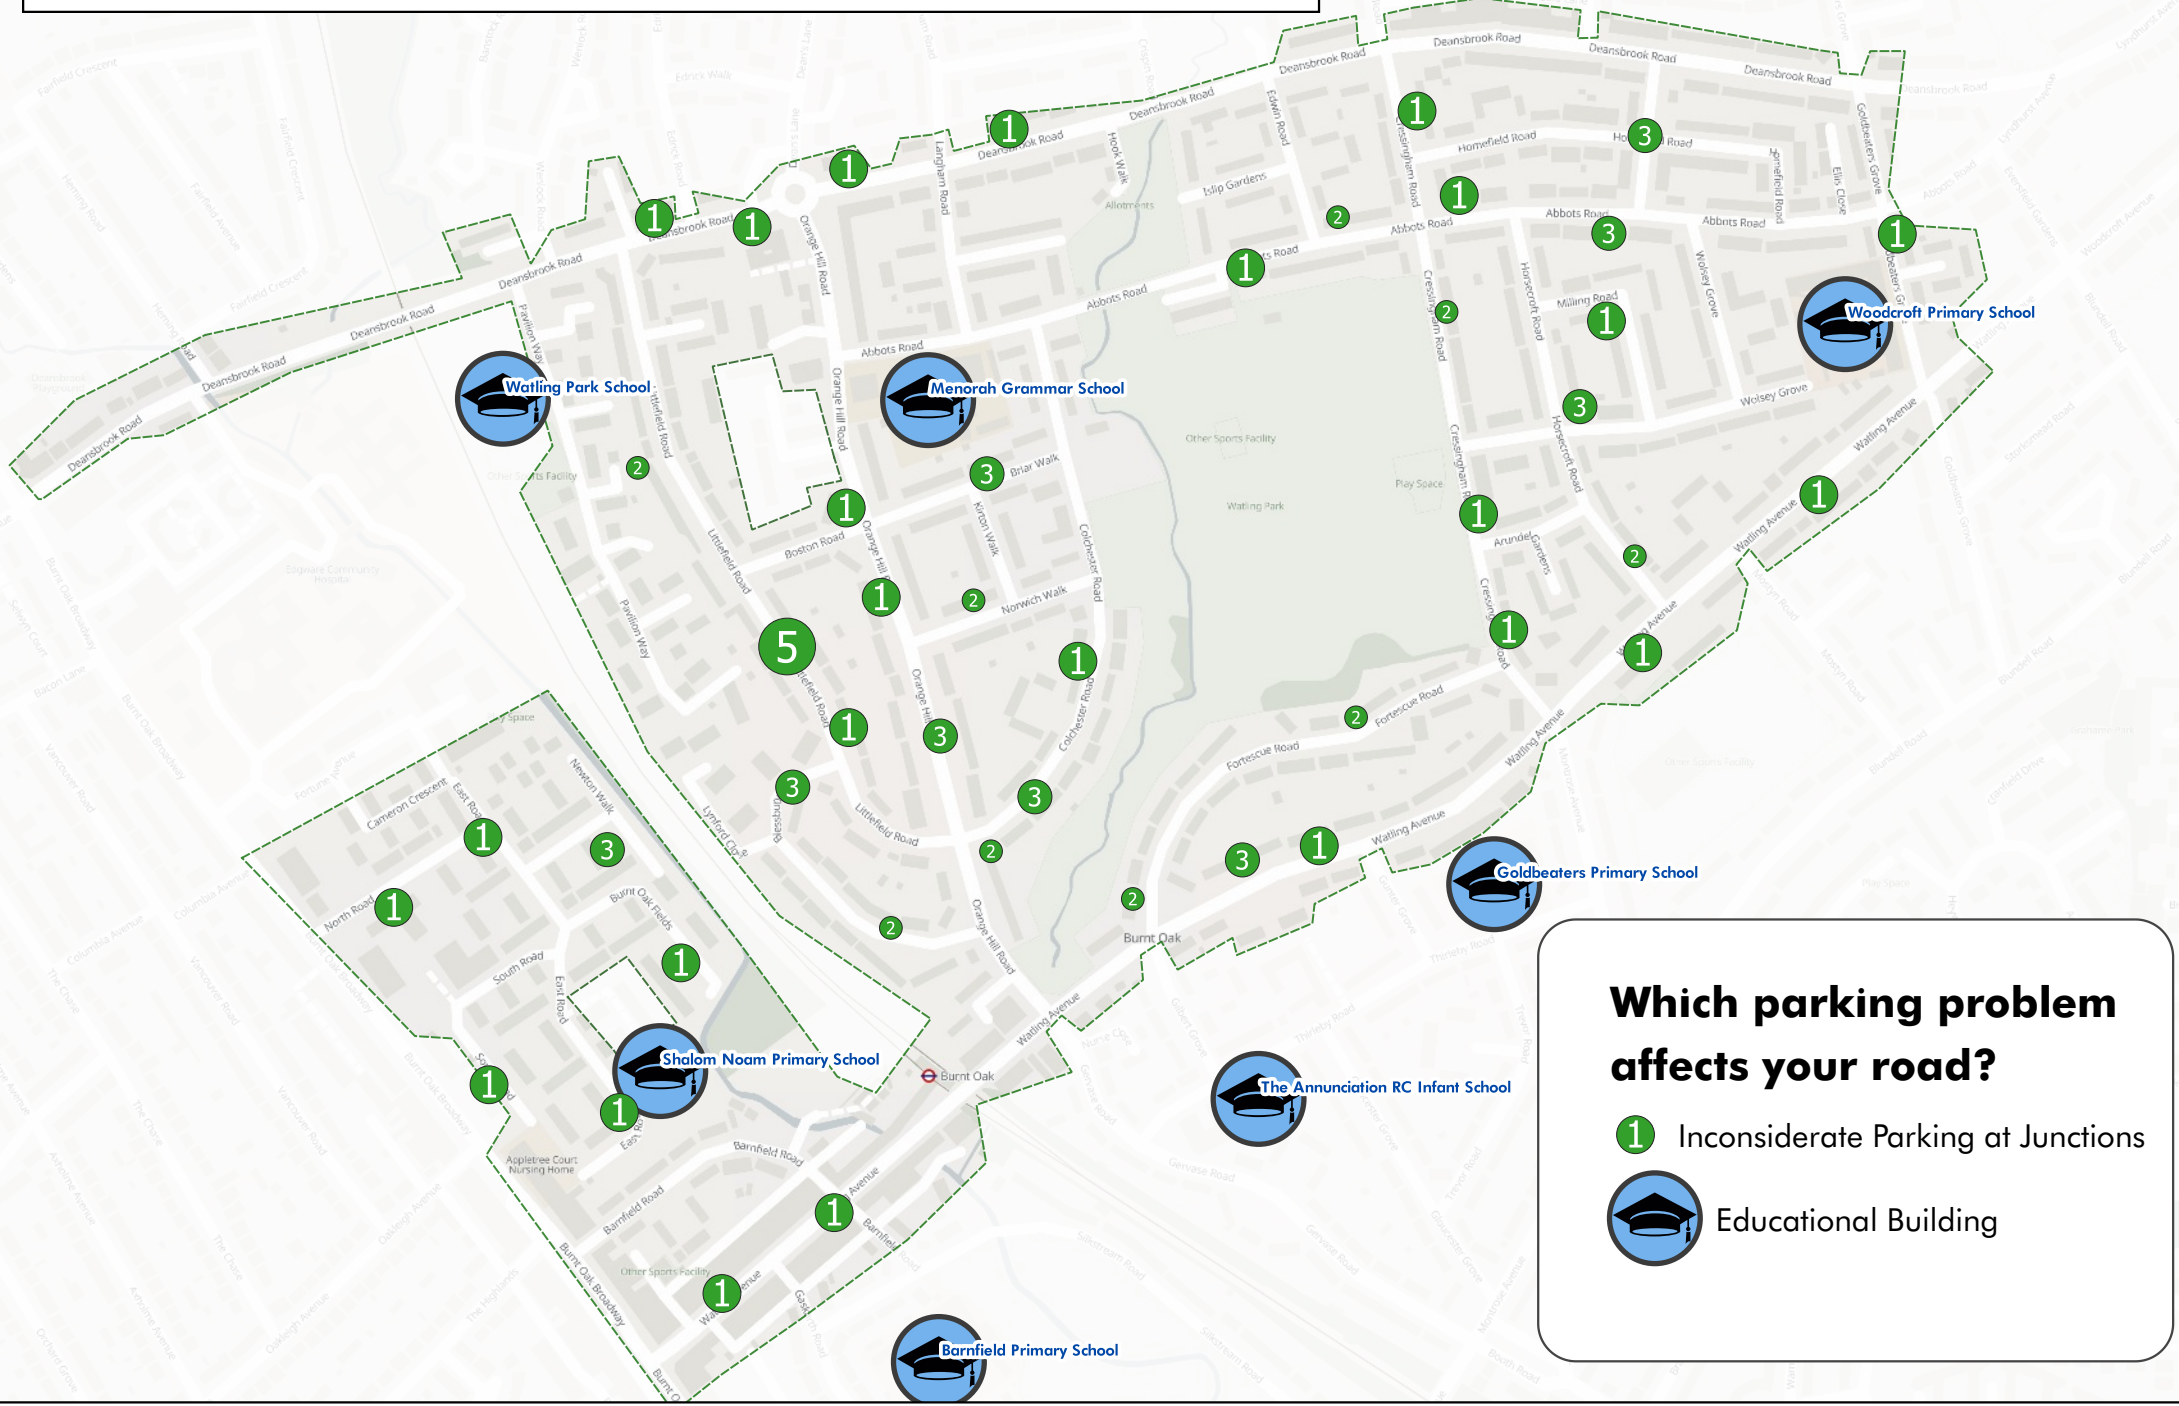

Commuter Parking

Which parking problem affects your road?

 Commuter Parking

 Educational Building

Emergency Vehicle Access

Which parking problem affects your road?

- 1** Emergency Vehicle Access
-  Educational Building

Inconsiderate Parking at Junctions

Which parking problem affects your road?

1 Inconsiderate Parking at Junctions

 Educational Building

School Parking, Pick up and Drop off

Which parking problem affects your road?

-  School Parking, Pick up and Drop off
-  Educational Building

Delivery Impacts, Incl Bulky Items

Which parking problem affects your road?

-  Delivery Impacts, Incl Bulky Items
-  Educational Building

Loading Access for Domestic Removals

Which parking problem affects your road?

-  Educational Building
-  Loading Access for Domestic removals

Missed Waste Collections

Which parking problem affects your road?

 Missed Waste Collections

 Educational Building